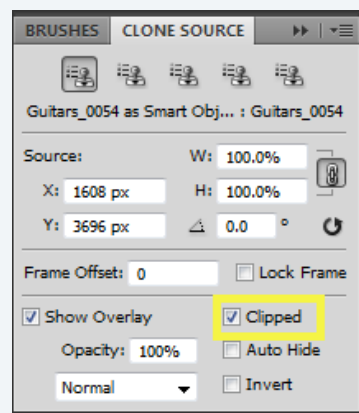

# Clone Tool Live Preview

View Edit Track

Submitted by mitch on Wed, 01/21/2009 - 05:56.

Photoshop CS3 added a live overlay of the cloning area. The implementation was a little awkward. Photoshop CS4 makes it a lot easier to see a live preview with the Clone. The same is true for the Healing Brush tool, also.

To add a live preview, you need to go to the Options panel for the Clone tool (or the Healing Brush tool). Click on the tiny icon to open the Clone Source panel. It's the tiny icon at the extreme right.

The setting to select is called Clipped. Just make sure the check box has a check mark. You'll be able to see the clone preview inside your brush shape as you move it about the image.